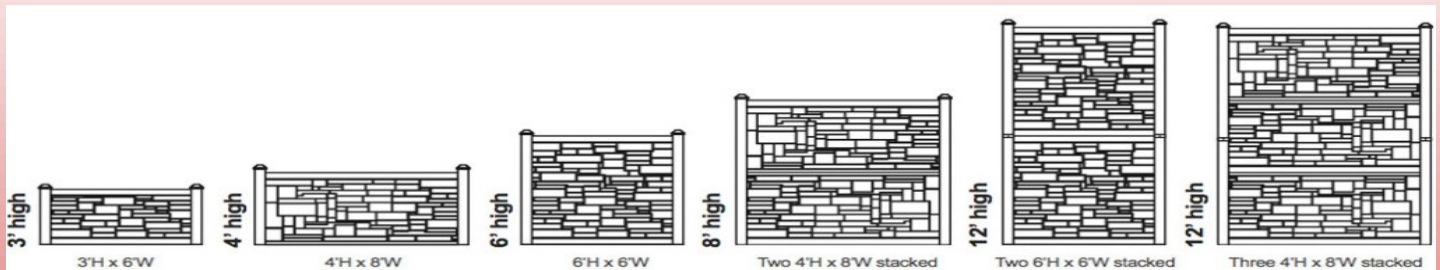

**Available in 6'High x 6'Wide Privacy Fence
Colors include Walnut Brown, Nantucket Grey,
Gold Cedar and Red Cedar**

Visit our web site at www.polyvinylc.com

E-mail us at marketing@polyvinylc.com

SimTek EcoStone

Patented Design of Rotationally-Molded Fencing
Available Colors include Brown, Beige, Grey, Dark Brown, Black and Desert
6' High has Miami-Dade NOA Windload Certification
Available from 3' high to 16' high