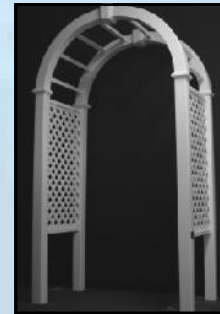

Suburban Arbor

96" High x 57" wide x 32" depth—48" opening