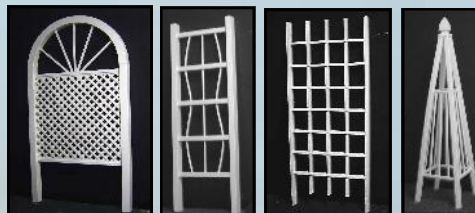

Trellis Designs

In Order Left to Right
Garden, Lincoln, Princeton & Obelisk Trellis