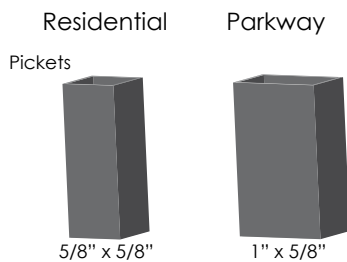

PICKETS COMPARISON

The Parkway Series is sleekly designed with a 1" wide rectangular picket to add the finishing touch and design detail to any outdoor space. The picket style presents clean lines, durability and unrivaled strength for a residential grade aluminum fence product. The Parkway Series is a cost effective way to add a whole new aesthetic to your home fence product.