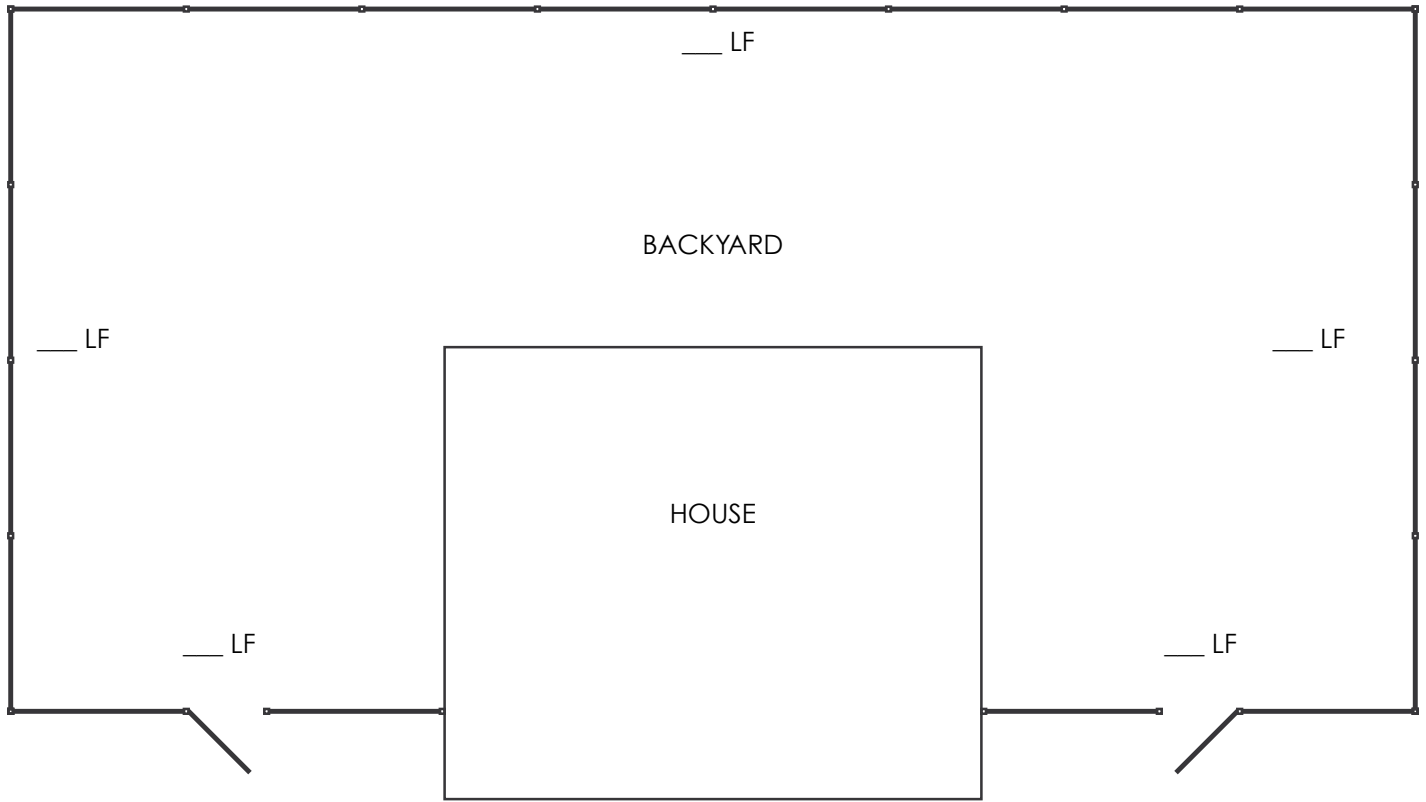

TYPICAL BACKYARD

RESIDENTIAL

ITEMS	QUANTITY	PRICE	TOTAL
Fence Panel			
Line Post			
Corner Post			
End Post			
Gate Post			
Walk Gate			
		TOTAL PRICE:	
		LF PRICE:	

PARKWAY

ITEMS	QUANTITY	PRICE	TOTAL
Fence Panel			
Line Post			
Corner Post			
End Post			
Gate Post			
Walk Gate			
		TOTAL PRICE:	
		LF PRICE: