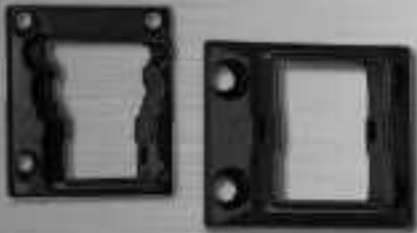

BRACKETS/ADAPTERS

STRAIGHT TOP & BOTTOM BRACKETS

Set of 4 (2 each)

32° - 36° STAIR/STEP TOP & BOTTOM BRACKETS