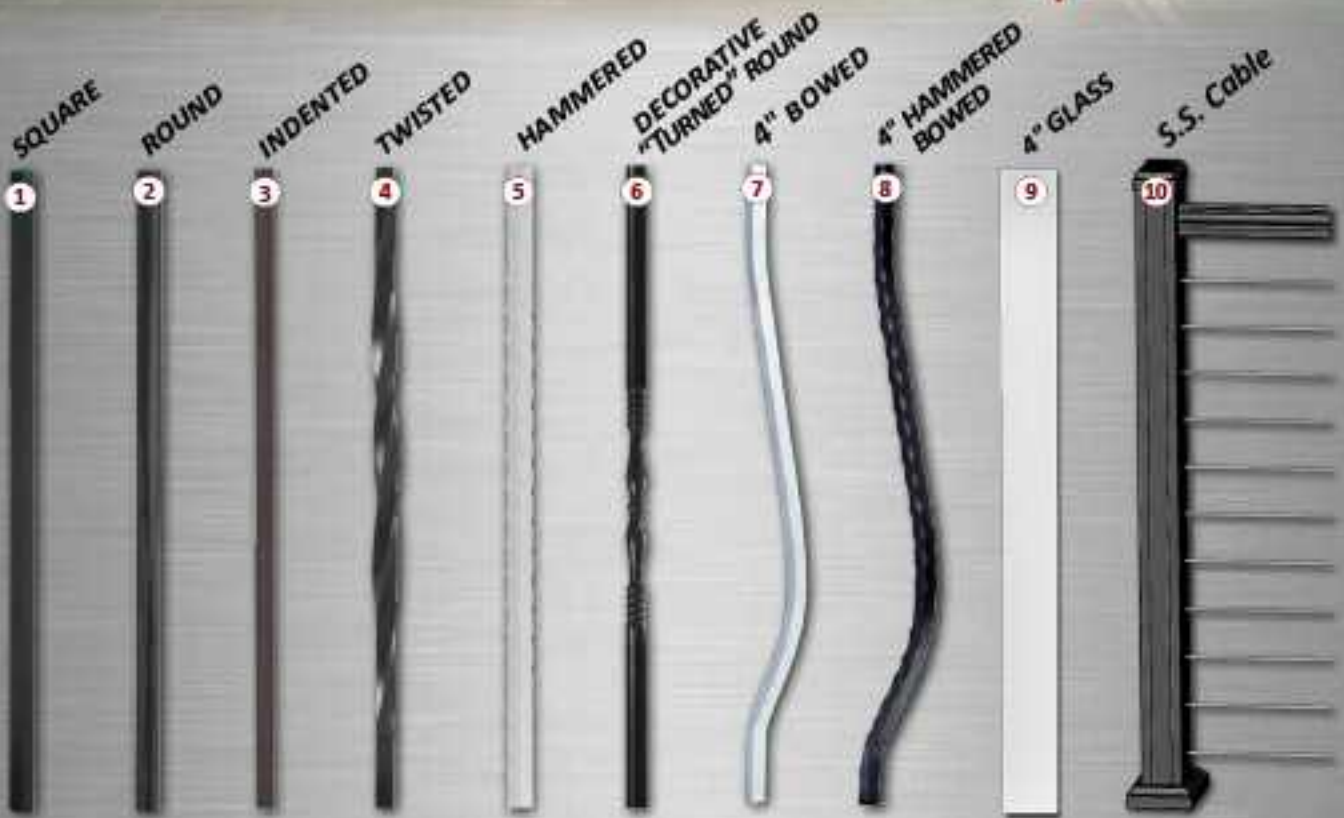

AMERICAN ALUMINUM RAILING

American Infill & Color Options

All Aluminum Balusters 3/4"

- Scranton (#1)
- Irvine (#3)
- Hartford (#5)
- Miami (#7)
- 4" Glass Baluster (#9)
- Raven (#2)
- Tioga (#4 & #1 Alt.)
- Dover (#6)
- Alpine (#8)
- Stainless Steel Cable Infill (#10)

STOCK COLORS FOR AMERICAN SERIES

- Textured Black
- Textured Bronze
- Textured White

SPECIAL ORDER COLORS FOR AMERICAN SERIES

Gloss Black	Gloss White	Gloss Bronze	Hunter Green	Redwood
Gloss Beige	Kona	Brownstone	Speckled Walnut	Silver