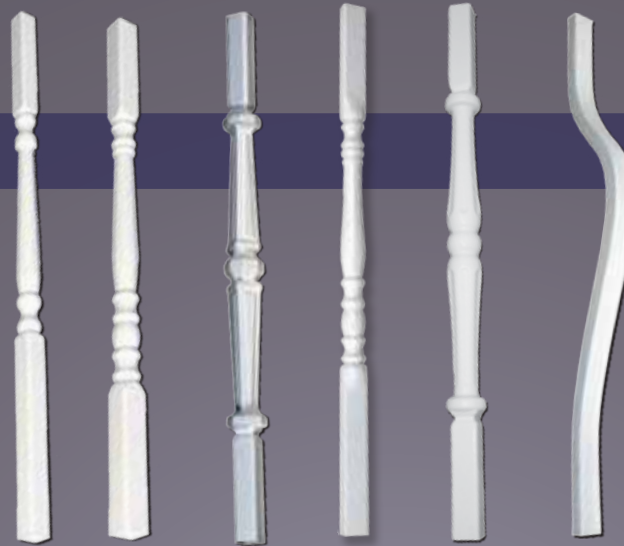

Porch posts are offered 4" Sq., 5" Sq., 6" Sq., 8" & 10" Round. Newel are available in 4" Sq., 5" Sq, 6" Sq & 8" Sq.

Porch Post

Steel and PVC reinforced sections provide structural strength

Newel Posts

4" Sq., 5" Sq., 6" Sq. & 8" Round. Porch Post are available in structural and non-structural kits

5" & 6" Sq. Raised & Recessed Panel Porch Posts

Available in : 5" x 108"

5", 6" & 8" Sq. Newel Post

Available in: 38" & 54" (step option)

6" Sq. Vintage Newel Post

Available in: 38" & 54"

THERMO-FORMED SPINDLES

Colonial Jewel Tapered Teardrop Belly

Our spindles are offered in numerous styles and lengths. Please visit our website for our complete product line.

French Colonial Traditional Classic Fluted Gingerbread

POST SKIRTS

Post skirts provide a decorative detail element to your project. Available in 8 different sizes and several different decorative design elements to compliment our post caps. Also see our Designer Series product line. Please visit polyvinylc.com for a complete selection.