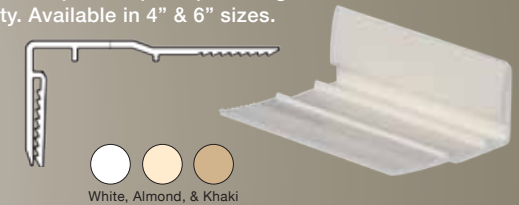

POST SKIRTS

Post skirts provide a decorative detail element to your project. Available in 8 different sizes and several different decorative design elements to compliment our post caps. Also see our Designer Series product line. Please visit polyvinylc.com for a complete selection.

Trim Kits for 4" or 5" Sq. Posts

Designer finishes available see website decknrail.com

We also offer ADA railing, see our website ada-railing.com

POST WRAPS

Design to wrap wood post, providing low maintenance and durability. Available in 4" & 6" sizes.