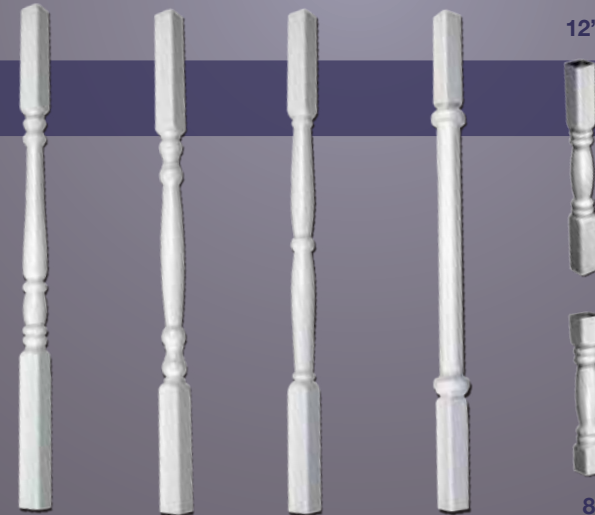

Porch posts are offered 4" Sq., 5" Sq., 6" Sq., 8" & 10" Round. Newel are available in 4" Sq., 5" Sq, 6" Sq & 8" Sq.

Porch Post

Steel and PVC reinforced sections provide structural strength

Newel Posts

4" Sq., 5" Sq., 6" Sq. & 8" Round. Porch Post are available in structural and non-structural kits

5" & 6" Sq. Raised & Recessed Panel Porch Posts

Available in : 5" x 108"

5", 6" & 8" Sq. Newel Post

Available in: 38" & 54" (step option)

6" Sq. Vintage Newel Post

Available in: 38" & 54"

THERMO-FORMED SPINDLES

Colonial Jewel Tapered Teardrop Belly

Our spindles are offered in numerous styles and lengths. Please visit our website for our complete product line.

French Colonial Traditional Classic Fluted Gingerbread