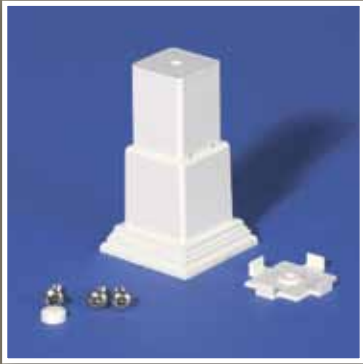

ADDITIONAL PRODUCTS

Foot Blocks

The Rook - Round Post Adapter

Handrail Bracket Kits

Poly Vinyl Creations, through decknrailling.com, offers the highest quality and one of the most comprehensive assortments of deck and rail components in the industry. Our innovative products allow you to construct high-quality, durable decks and rail systems that your family will be able to enjoy for years to come.