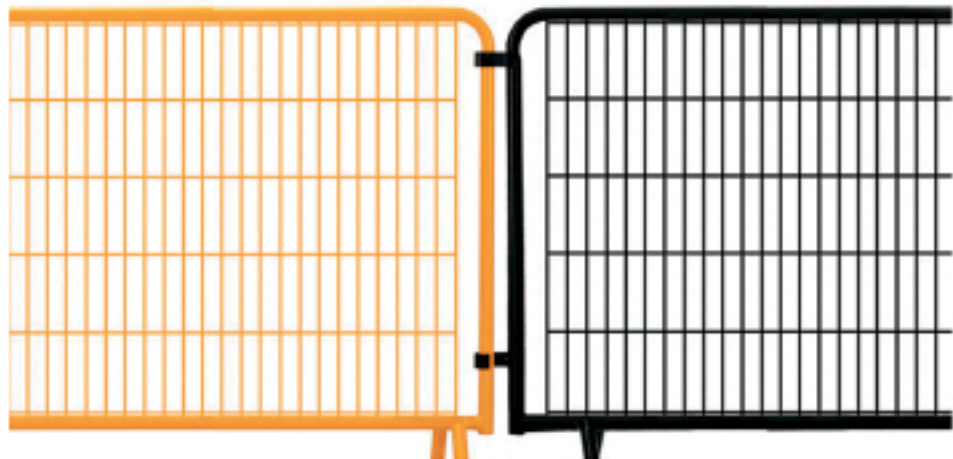

CROWD CONTROL COLORS

RAL CODES

Designmaster™
FENCING SYSTEM

**Poly
Vinyl
Creations**

marketing@polyvinylc.com
www.justpolyit.com
www.pvcbrochures.com