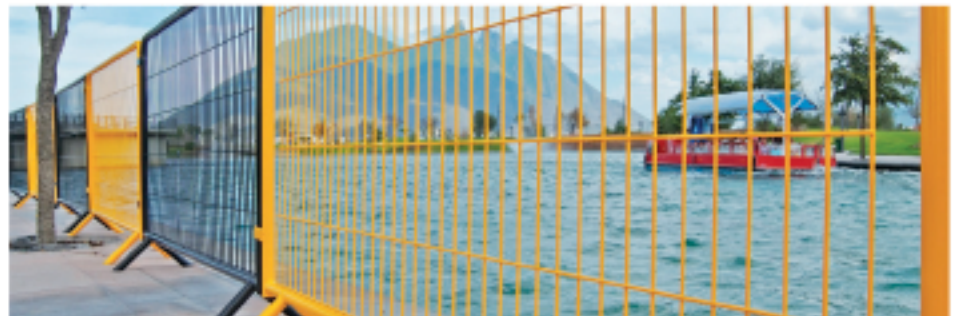

CROWD CONTROL

SECURITY SOLUTIONS

- Concerts
- Parades
- Events
- Construction Sites

Height	Length	Opening	Weight	Gauge	
in	in	in	lbs	Cal.	mm
48	79	2 X 8	35	6	4.89

Horizontal Lines	Vertical Lines	Pipe Diameter
per panel	per panel	in
6	37	1.5

COMPOSITION

25-year limited warranty on all components | Meets ASTM-510

CROWD CONTROL COLORS

RAL CODES

Designmaster™
FENCING SYSTEM

**Poly
Vinyl
Creations**

marketing@polyvinylc.com
www.justpolyit.com
www.pvcbrochures.com