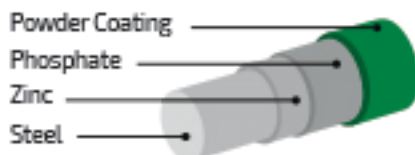

COMPOSITION

25-year limited warranty on all components | Meets ASTM-510