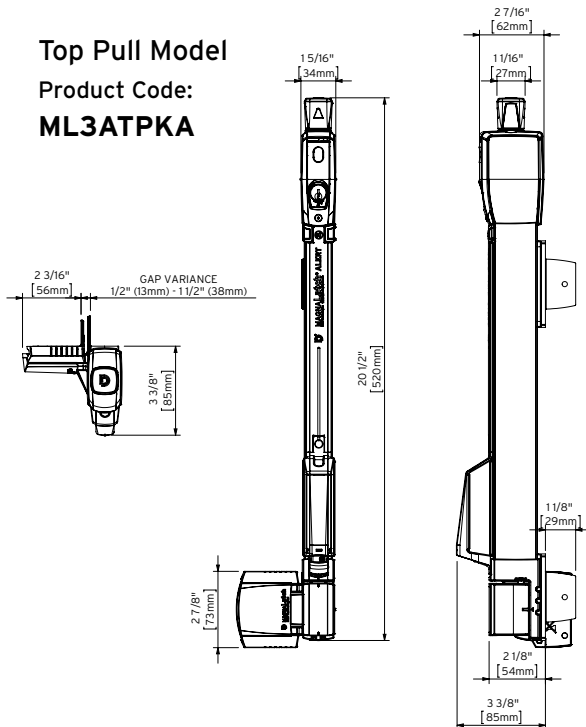

Includes battery, screws, keys, owner's manual and installation instructions.

NEW MagnaLatch® ALERT Vertical Pull

Child & Pet Security

Perfect for pet security gates and general gates around the home. MagnaLatch Vertical Pull offers the same innovative design as MagnaLatch Top Pull, only in a smaller, more compact model.

Includes battery, screws, keys, owner's manual and installation instructions.

Top Pull Model

Product Code:
ML3ATPKA

Vertical Pull Model

Product Code:
ML3AVPKA

MagnaLatch ALERT - For any square post & gate frames