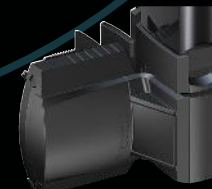

NEW - Vertical and horizontal adjustment makes MagnaLatch even simpler to install...and to adjust for ground shift or gate sag.

9

NEW - Vertical and horizontal alignment indicators allow you to see, at-a-glance, if your latch is properly aligned for safe latching.

10

Tamper-resistant design. Concealed screws and tamper-resistant fixings provide greater resistance against vandalism and other tampering.

NEW MagnaLatch® ALERT Top Pull

Pool & Child Safety

With its lift knob out of reach of children, the MagnaLatch Top Pull sets the standard for safety gates around swimming pools, childcare centers or wherever safety is critical. No wonder it's the world's most trusted safety gate latch.