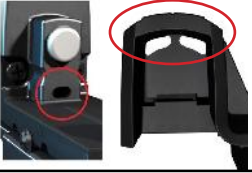

Superior performance in extreme climates - Year-round protection

NEW