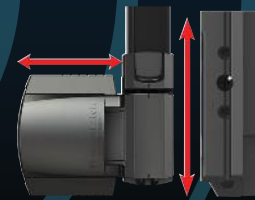

NEW - Vertical and horizontal adjustment makes MagnaLatch even simpler to install...and to adjust for ground shift or gate sag.

9

NEW - Vertical and horizontal alignment indicators allow you to see, at-a-glance, if your latch is properly aligned for safe latching.

10

Tamper-resistant design. Concealed screws and tamper-resistant fixings provide greater resistance against vandalism and other tampering.

NEW MagnaLatch® ALERT Top Pull

Pool & Child Safety

With its lift knob out of reach of children, the MagnaLatch Top Pull sets the standard for safety gates around swimming pools, childcare centers or wherever safety is critical. No wonder it's the world's most trusted safety gate latch.