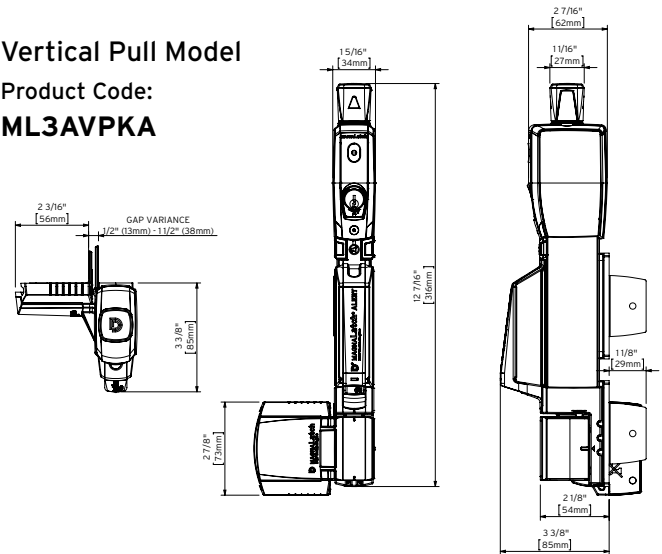

Includes battery, screws, keys, owner's manual and installation instructions.

Top Pull Model

Product Code:
ML3ATPKA

Vertical Pull Model

Product Code:
ML3AVPKA

MagnaLatch ALERT - For any square post & gate frames