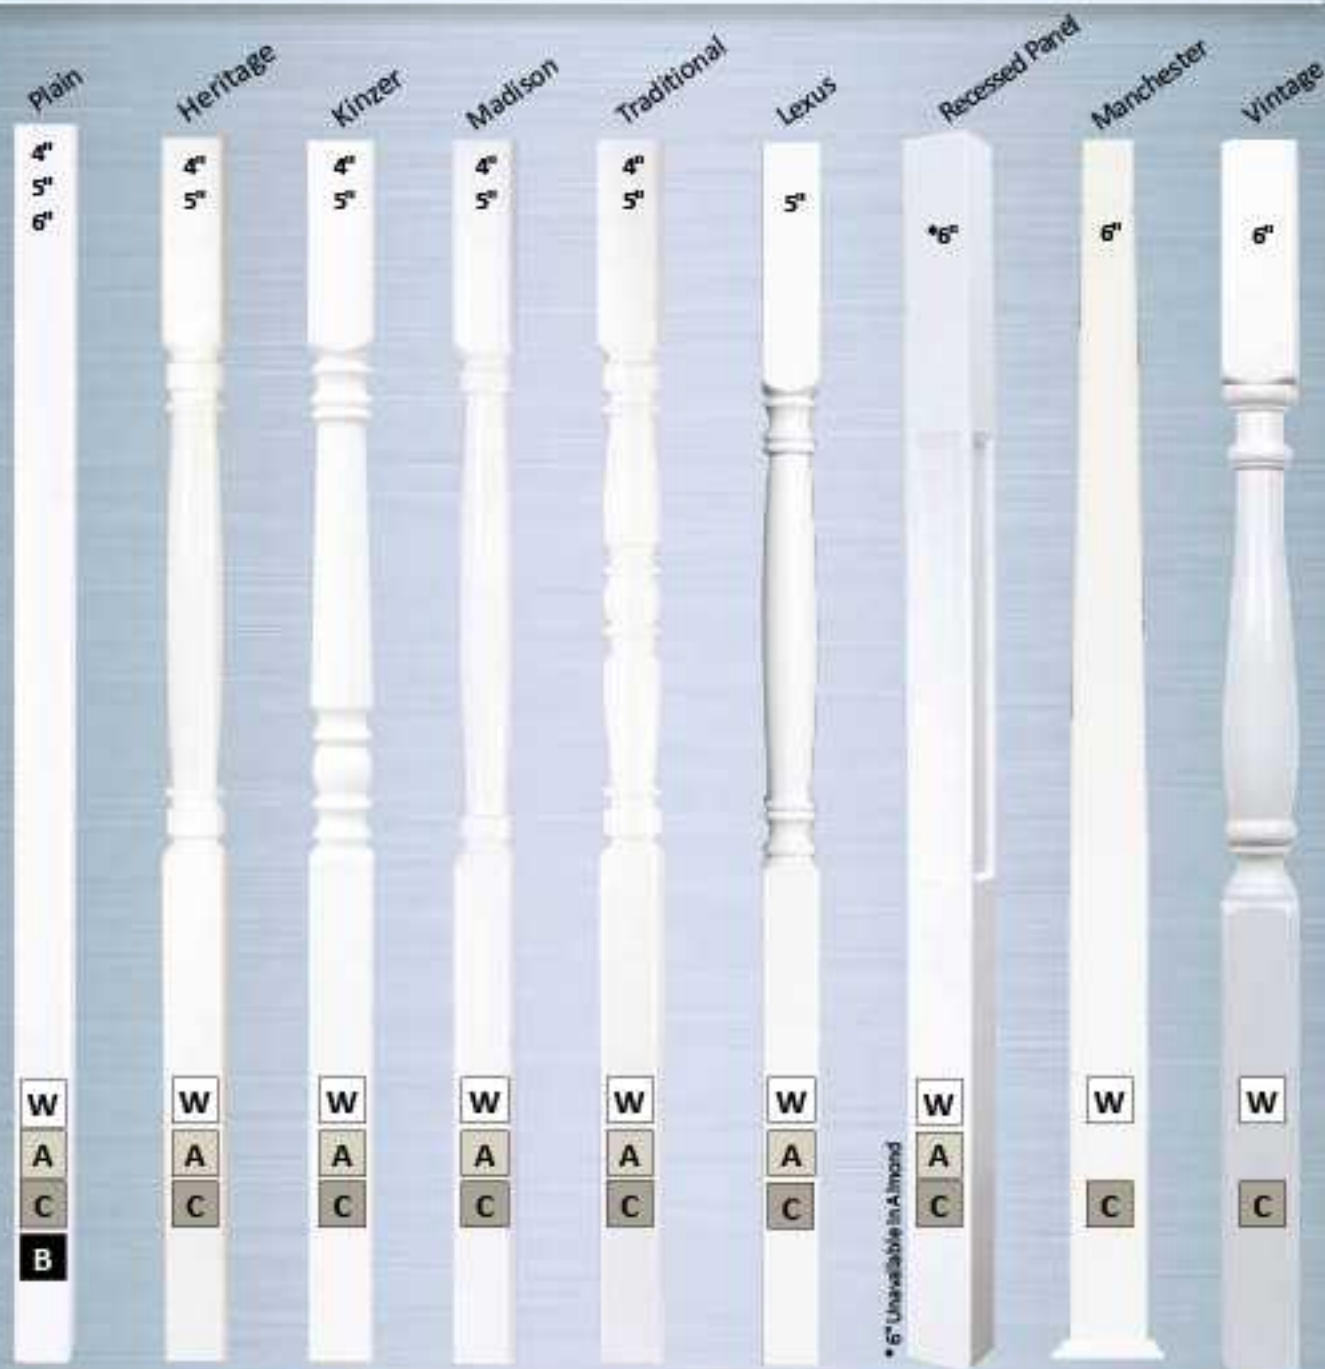

100 Series Structural Vinyl Porch Posts

WHITE • ALMOND • CLAY • BLACK

4" & 5" x 108" Post Styles

- 4" • 5" x 108" Heritage*
- 4" • 5" x 108" Kinzer*
- 4" • 5" x 108" Madison*
- 4" • 5" x 108" Plain*
- 4" • 5" x 108" Traditional*

* Offered As Hollow Posts

5" x 108" Post Styles

- 5" x 108" Lexus*

6" x 108" Post Styles

- 6" x 108" Manchester
- 6" x 108" Plain
- 6" x 108" Recessed Panel
- 6" x 108" Vintage

120" Length Styles

- 4" x 120" Plain
- 5" x 120" Plain
- 6" x 120" Plain

Includes Top/Bottom Structural Post Plate (all sizes)

These plates have additional tabs inside the post that support the sides of the post and make it possible to achieve better up-lift security with short screws

IMPORTANT INFORMATION

100 Series Structural Porch Posts:
4" Load Rating: 10,500 lbs. (max)
5" Load Rating: 15,500 lbs. (max)
6" Load Rating: 18,000 lbs. (max)
Uplift (all sizes): 1,750 lbs. (max)