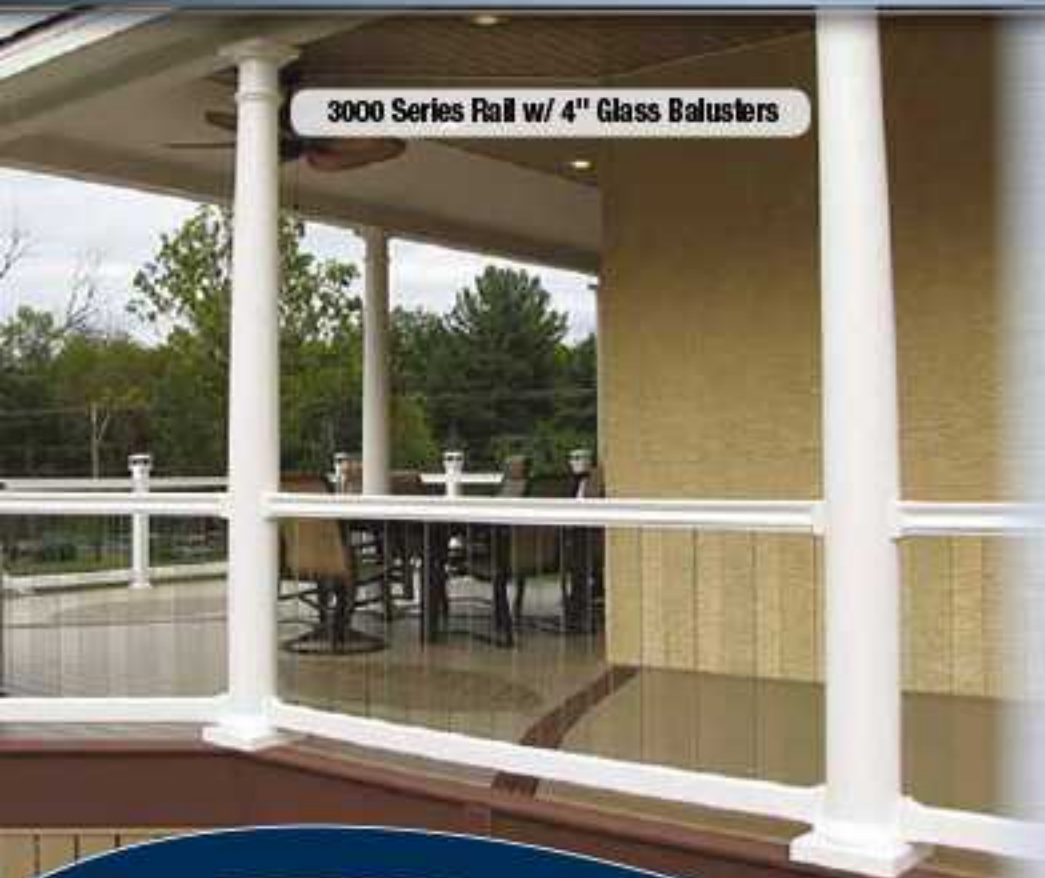

Kona

Bronze

WITMER

BALUSTERS

$\frac{3}{4}$ "

3000 Series Railing with
Witmer Aluminum Balusters

3000 Series Rail w/ 4" Glass Balusters

GLASS BALUSTER RAILING