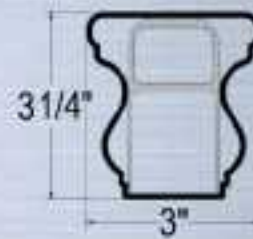

3000 Series Profile Shape:

3" TOP RAIL

BOTTOM RAIL

White

Almond

Clay

Black

MODEL & MADISON

Top & Bottom Rails Are Reinforced With Aluminum Channels