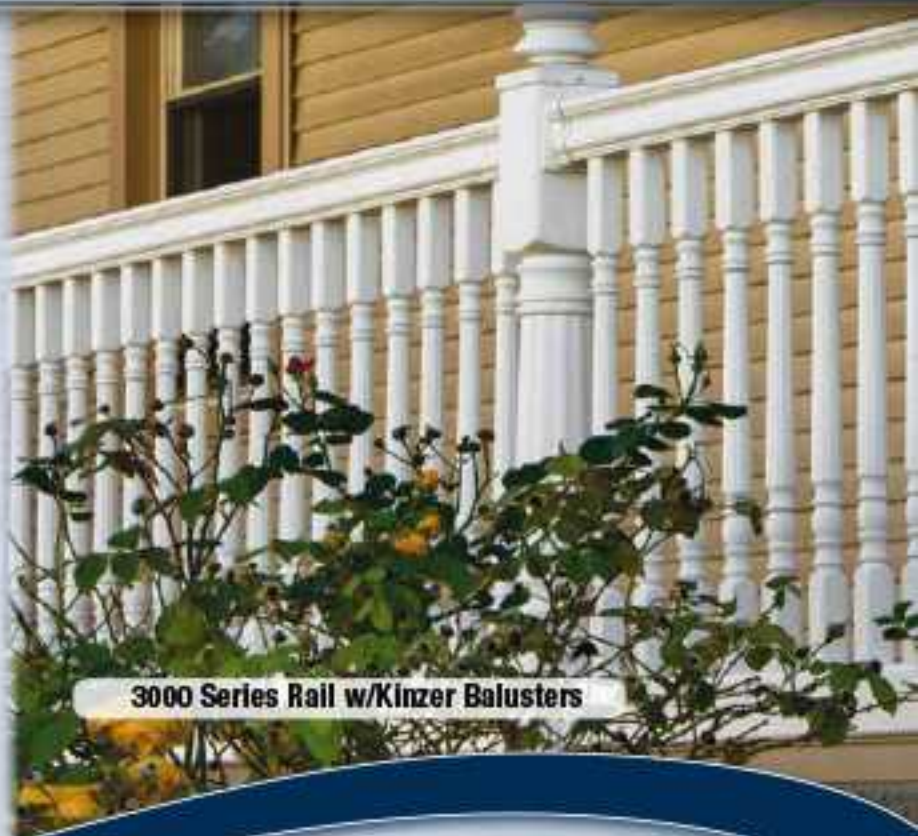

KINZER RAILING

Available for 1000 & 3000 Series Railing

White

Almond

Clay

3000 Series Rail w/Kinzer Balusters