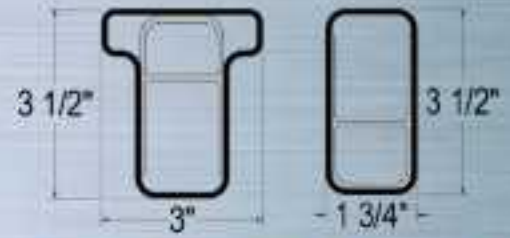

1000 Series Profile Shape:

3" TOP RAIL

White

Almond

Clay

Top & Bottom Rails Are Reinforced With Aluminum Channels