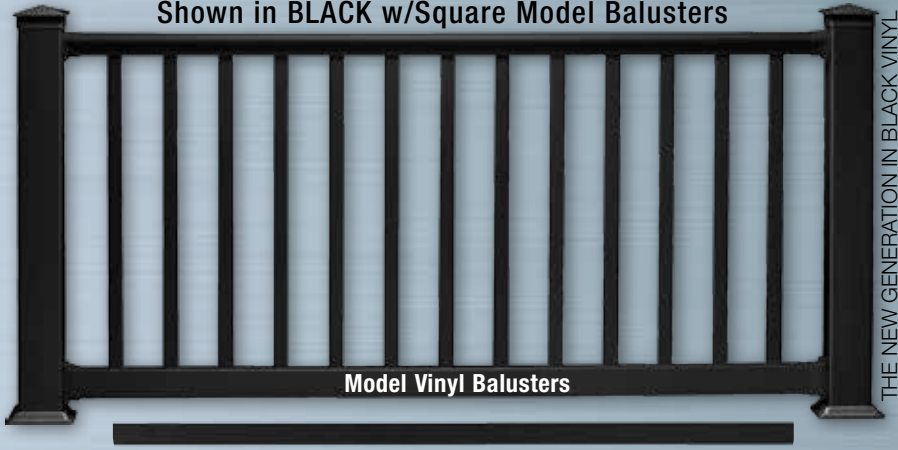

# 3 POPULAR COLORS

RAILING

York Balusters in Black

um Balusters

York Aluminum Balusters

WHITE	BLACK
BRONZE (36")	KONA (36")

Shown in BLACK w/Square Model Balusters

Model Vinyl Balusters

THE NEW GENERATION IN BLACK VINYL

<b>Vinyl Rail Colors</b>	<b>Model Baluster</b> 1.3" Square	<b>Baluster Colors</b>
WHITE		WHITE
CLAY		CLAY
BLACK		BLACK

Superior's Black Vinyl Railing Features Advanced Stabilizers That Enhance UV Light Ray Protection