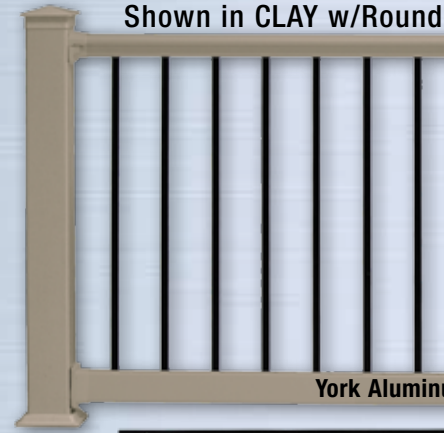

# 200 SERIES PRO RAILING

200  
RAILING

**LOW MAINTENANCE VINYL  
PORCH & DECK RAILING**  
WHITE • CLAY • BLACK

**The Perfect Cost Effective Solution For Today's  
Demands Without Giving Up Performance**

THE NEW GENERATION IN BLACK VINYL

# 3 GREAT STYLES

200 PRO

Shown in WHITE w/Turned Madison Balusters

Madison Vinyl Balusters

<b>Vinyl Rail Colors</b>	<b>Madison Baluster</b>	<b>Baluster Colors</b>
WHITE	1.3" Turned	WHITE
CLAY		CLAY
BLACK		BLACK

Superior's Vinyl Railing Products Represent Innovation, Sound Design and Lasting Beauty!

Shown in CLAY w/Round

York Alumini

<b>Vinyl Rail Colors</b>	<b>3/4" ROUND</b>
WHITE	
CLAY	
BLACK	

## A Stylish Rounded T-Top Upper Rail

*Boxed Sections Include Top & Bottom Reinforced Rails, Mounting*

Available in 3 Styles & 3 Color Options ●

Level Rail Lengths in 5' • 6' • 7' • 8' • 10'

Available in 36"H for Residential ● 42"