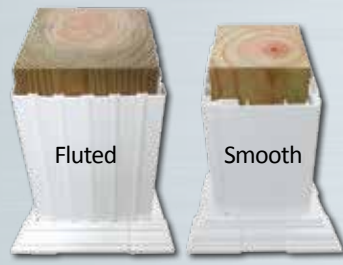

## Over a Sleek Rectangular Bottom

Mounting Brackets & Hardware, Balusters & Installation Guide

- Aluminum Channels Top & Bottom
- Step/Stair Rail in 6' • 8' (32°-36°)
- 2"H for Commercial Applications
- on Screw Covers ● Box Kits
- 38" • 48" • 54" Lengths
- Tested To ICC Standards
- are or Screws
- s Available
- U.S.A.

**200 Top Rail**      **200 Bottom Rail**

**2 3/4" Flat Top Rail**  
**Overall Width 3 1/4"**

**1 3/4" Width**  
**2 3/4" Height**

WHITE      CLAY      BLACK

# BEECHDALE VINYL CLADDING

Joins At Corners With Ratchet Lock System • Perfect Solution For Finishing Your Wood Porch Supports  
 4-Piece Cladding Is Easily Installed On Existing Porch Posts • Made Of 100% Vinyl To Last A Lifetime  
 Available In 3 Colors And 2 Sizes To Fit Dimensional Lumber • Matching Trim Is Available  
 Available In Two Styles: Fluted & Smooth • 4-Piece Cladding Simply Snaps Together Around The Post