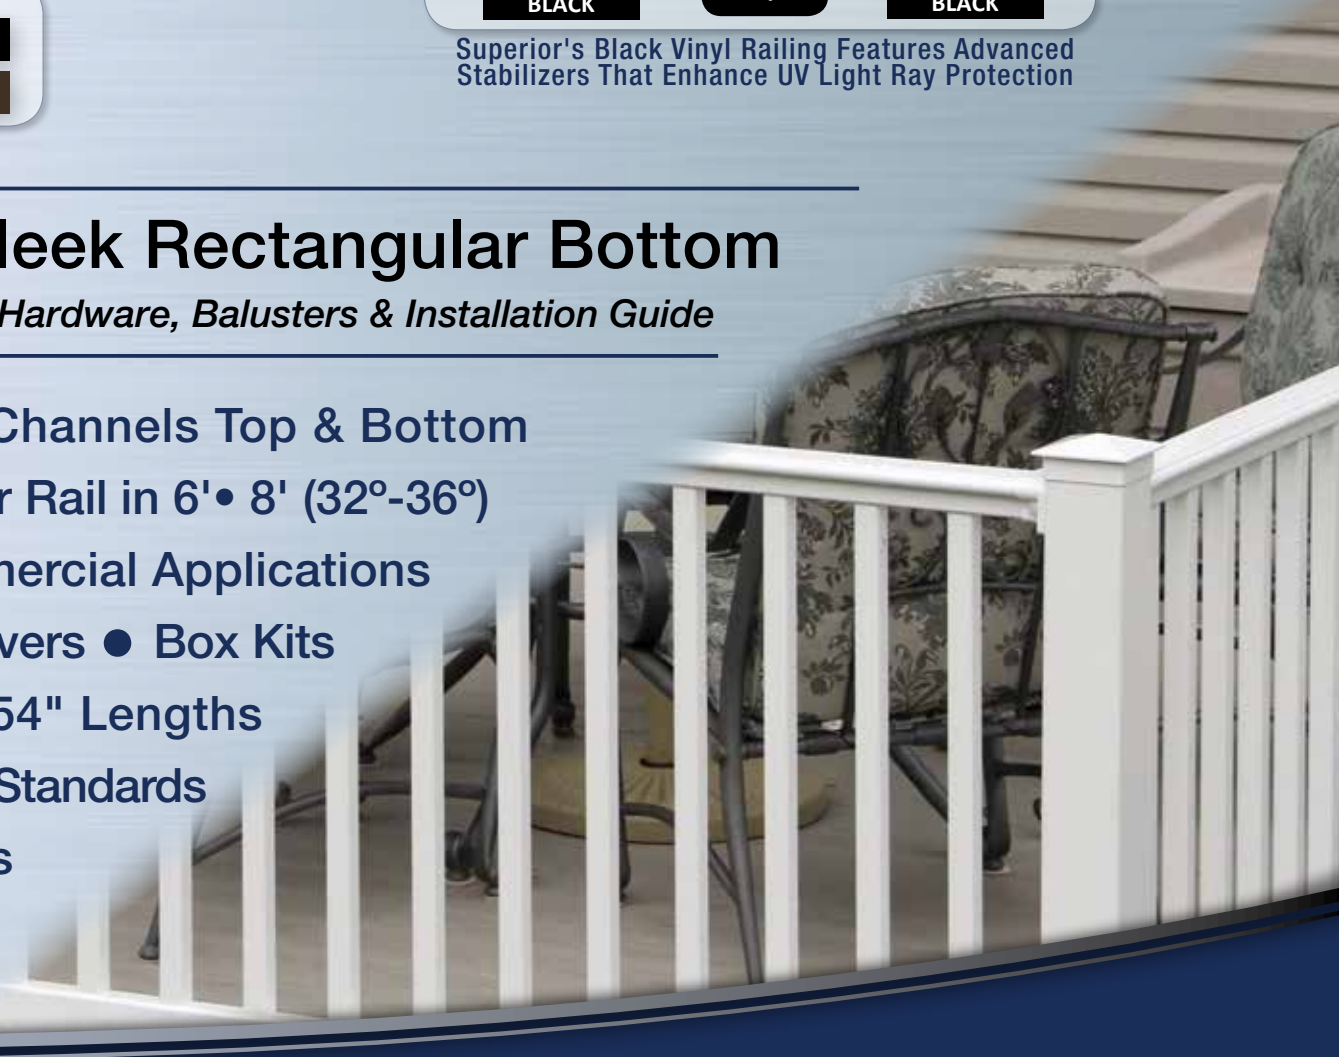

Over a Sleek Rectangular Bottom

Mounting Brackets & Hardware, Balusters & Installation Guide

- Aluminum Channels Top & Bottom
- Step/Stair Rail in 6' • 8' (32°-36°)
- 2"H for Commercial Applications
- on Screw Covers ● Box Kits
- 38" • 48" • 54" Lengths
- Tested To ICC Standards
- are or Screws
- s Available
- U.S.A.